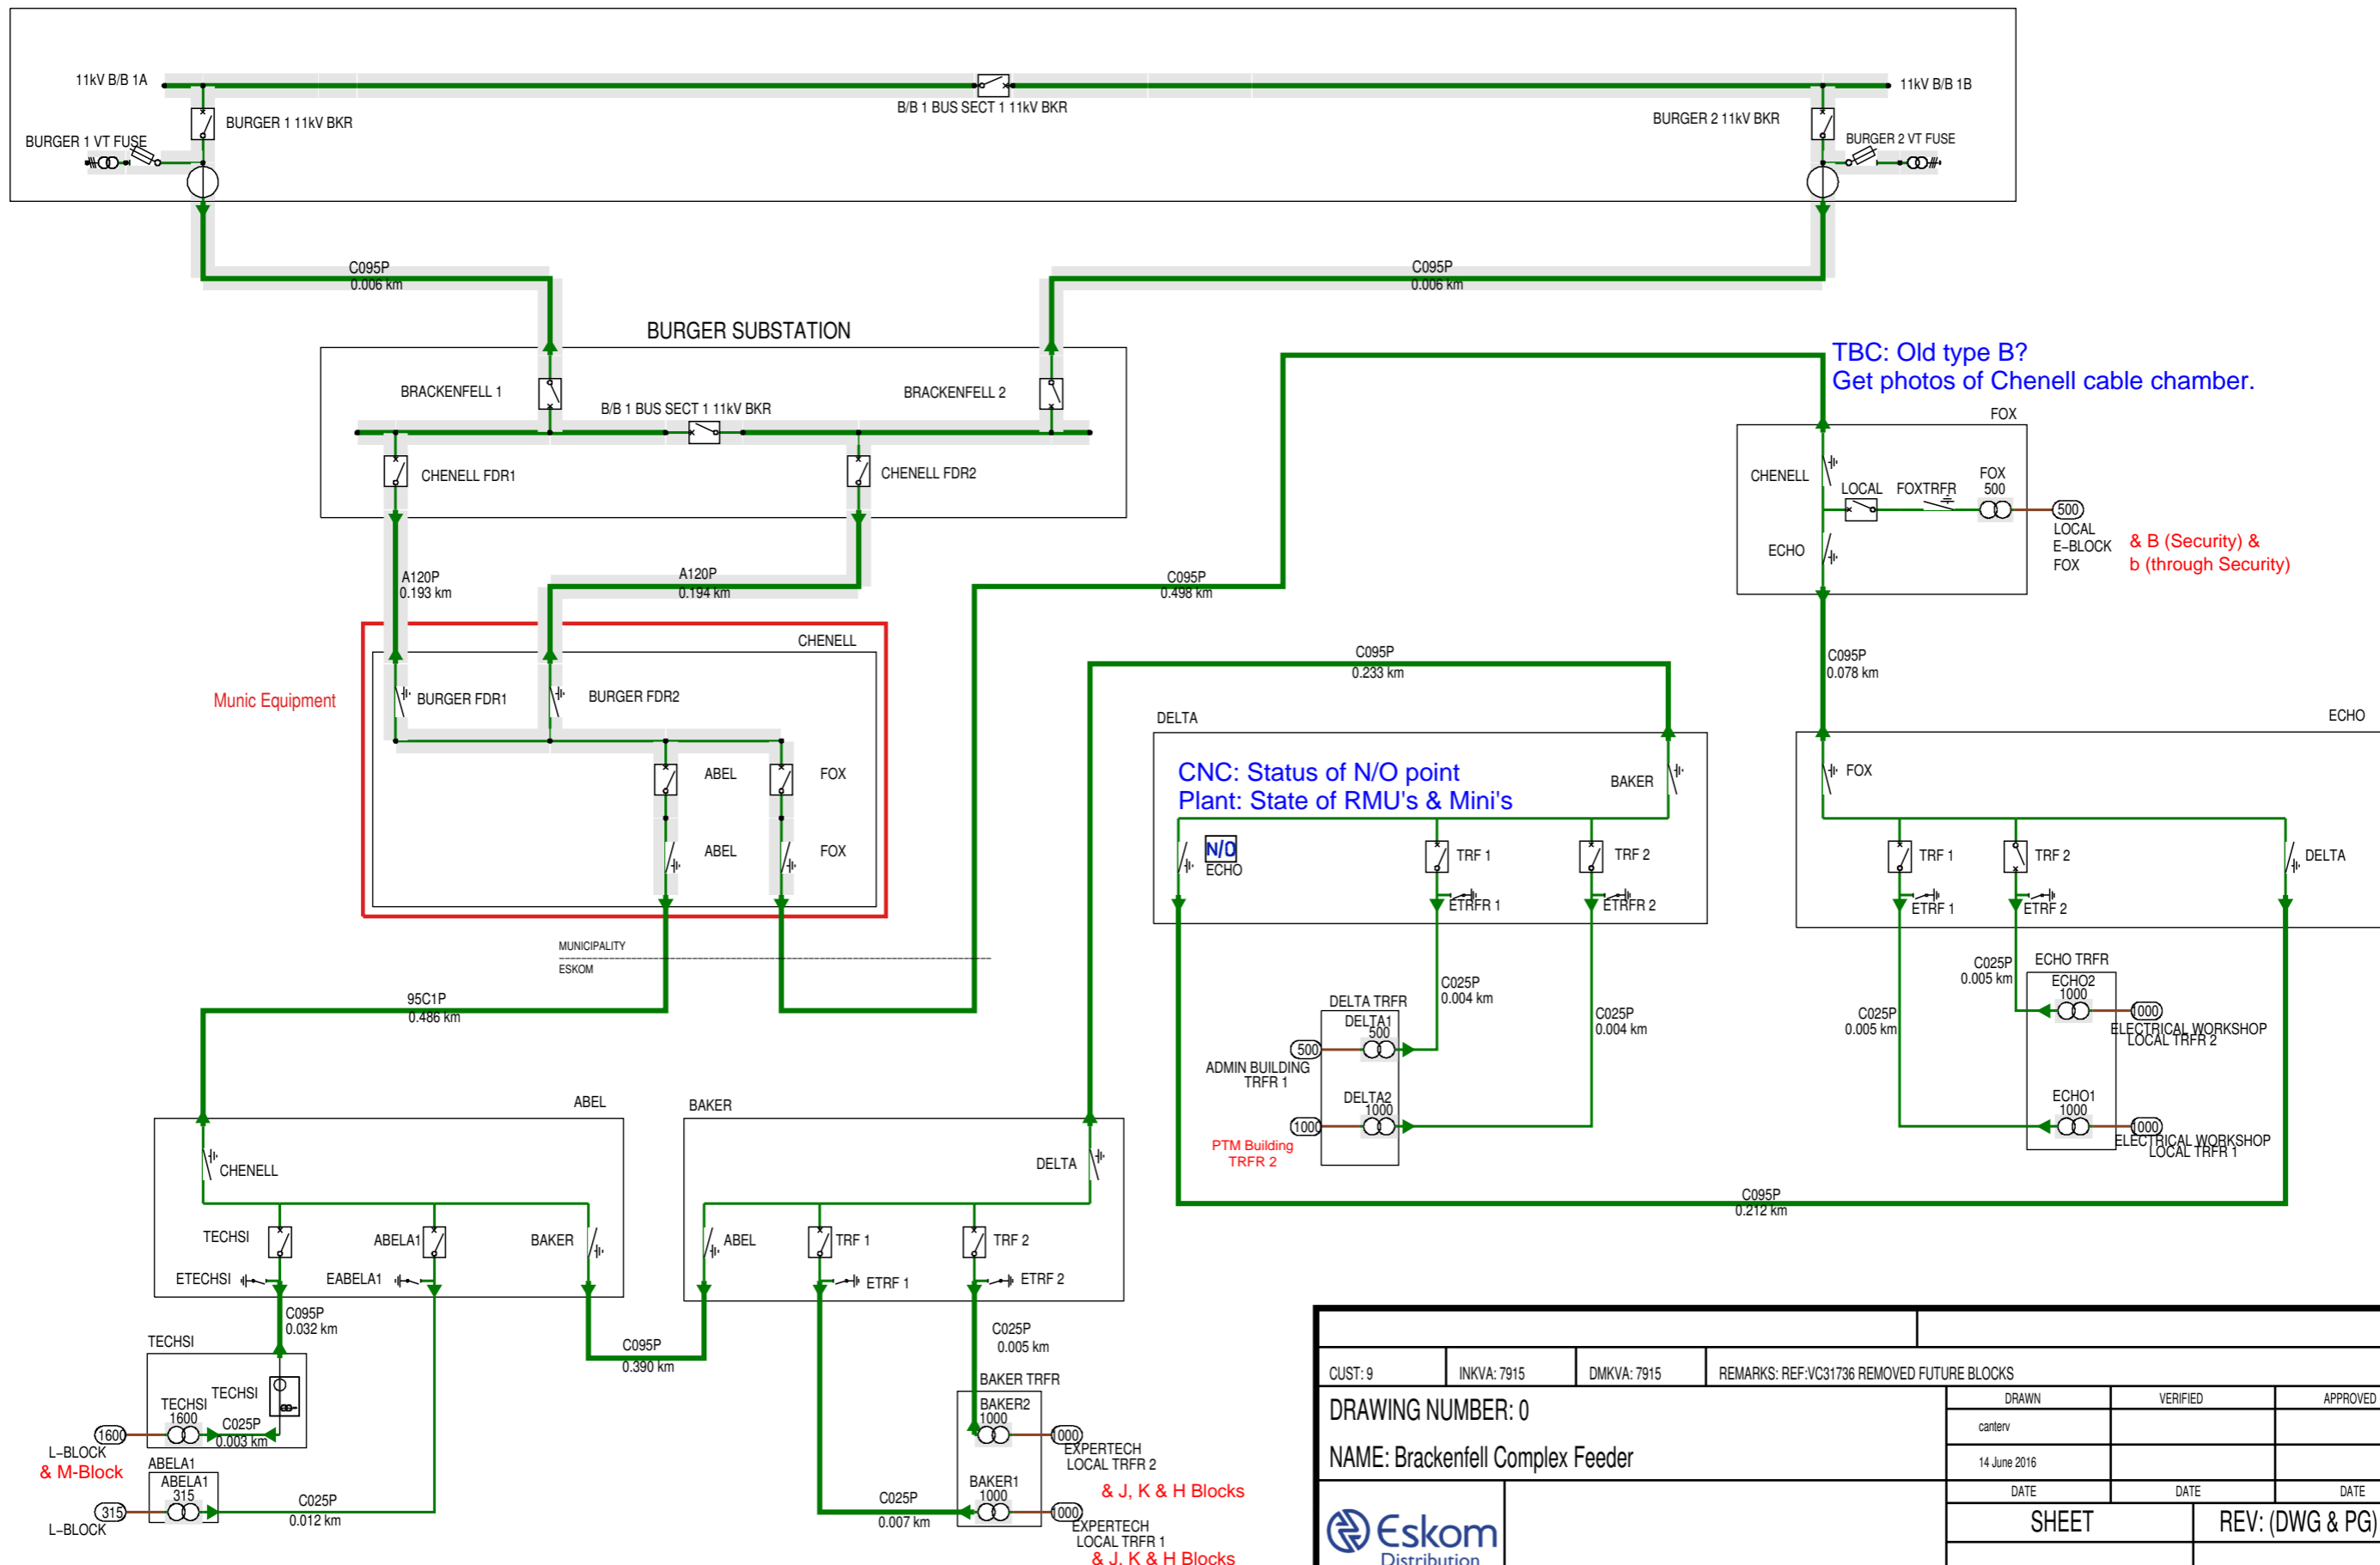

BRACKENFELL SUBSTATION

TBC: Old type B?  
Get photos of Chenell cable chamber.

& B (Security) &  
b (through Security)

CNC: Status of N/O point  
Plant: State of RMU's & Mini's

Munic Equipment

CUST: 9	INKVA: 7915	DMKVA: 7915	REMARKS: REF-VC31736 REMOVED FUTURE BLOCKS
DRAWING NUMBER: 0			
NAME: Brackenfell Complex Feeder			
DRAWN	VERIFIED	APPROVED	
canterv			
DATE	DATE	DATE	
14 June 2016			
SHEET		REV: (DWG & PG)	
PAGE 1 OF 1		15.0 - 9.0	

& J, K & H Blocks  
& J, K & H Blocks

L-BLOCK & M-Block